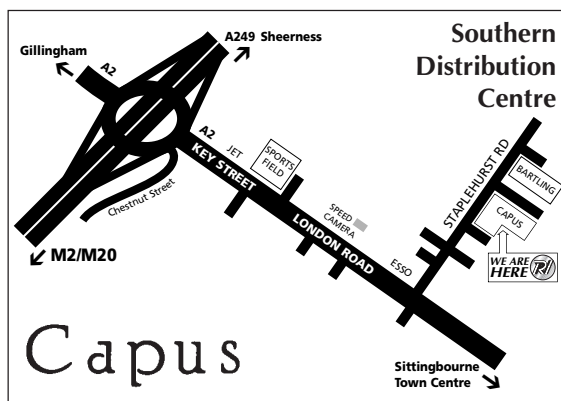

Roadlink Location Maps

If you would rather collect your goods or would like to visit our premises, we will always be pleased to see you. Our counter sales staff will be pleased to handle your requirements.

ROADLINK INTERNATIONAL LTD.

Strawberry Lane, Willenhall, West Midlands WV13 3RL U.K.

SOUTHERN DISTRIBUTION CENTRE
Unit B5 Staplehurst Lodge Industrial Estate,
Staplehurst Road, Sittingbourne, Kent ME10 1XP U.K.