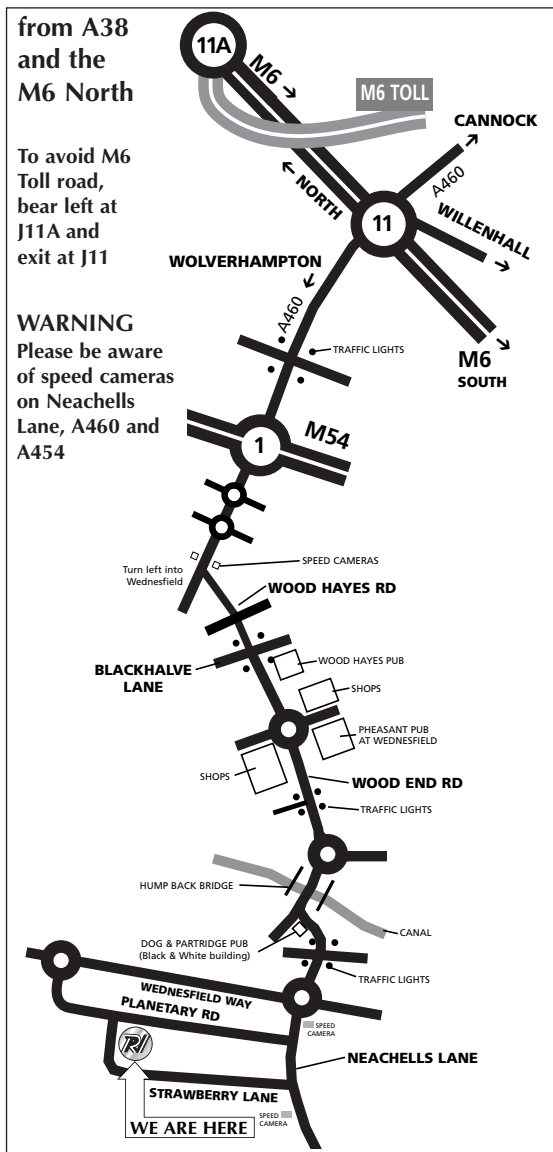

Roadlink Location Maps

If you would rather collect your goods or would like to visit our premises, we will always be pleased to see you. Our counter sales staff will be pleased to handle your requirements.

ROADLINK INTERNATIONAL LTD.

Strawberry Lane, Willenhall, West Midlands WV13 3RL U.K.

SOUTHERN DISTRIBUTION CENTRE
Unit B5 Staplehurst Lodge Industrial Estate,
Staplehurst Road, Sittingbourne, Kent ME10 1XP U.K.